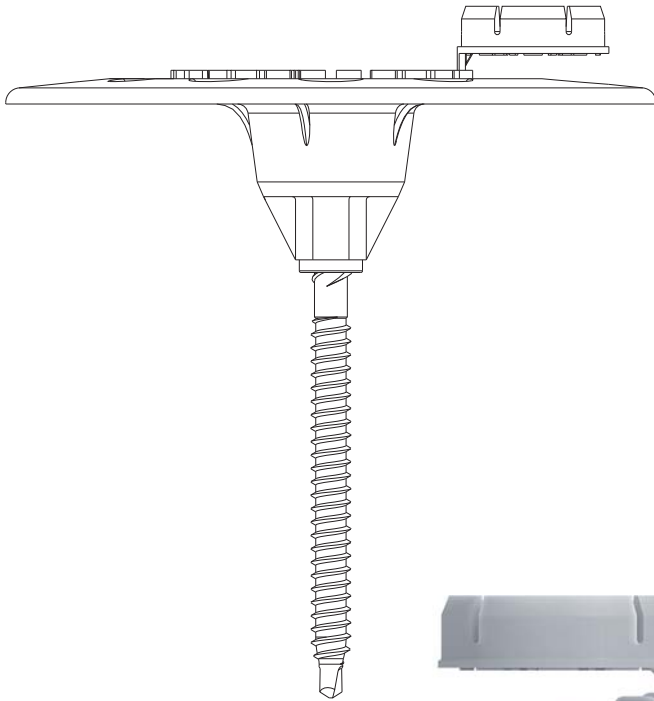

EJOT SBH-T 65/25

Material - Polyethylene

65mm

EJOT U.K. Ltd
Hurricane Close
Sherburn Enterprise Park
Sherburn-in-Elmet
Leeds LS25 6PB

T +44 (0)19 77 68 70 40 W: www.ejot.de
F +44 (0)19 77 68 70 41 E: info@ejot.co.uk