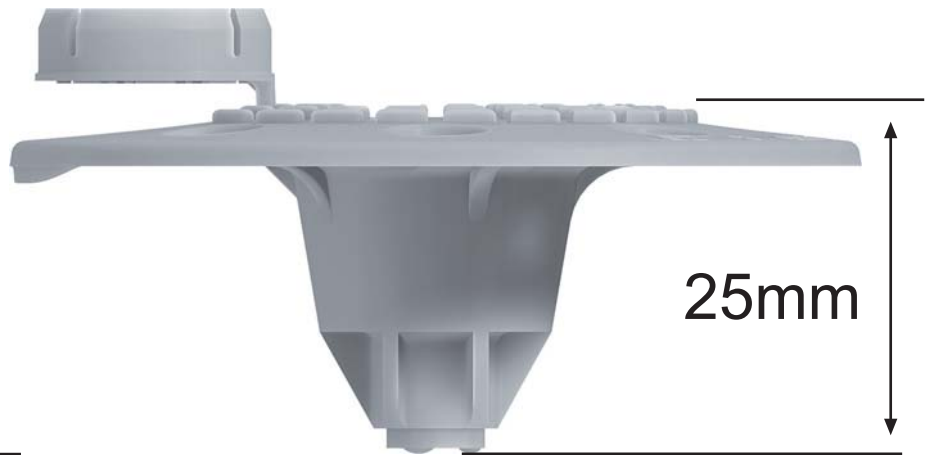

EJOT SBH-T 65/25

Material - Polyethylene

65mm

EJOT U.K. Ltd
Hurricane Close
Sherburn Enterprise Park
Sherburn-in-Elmet
Leeds LS25 6PB

T +44 (0)19 77 68 70 40 W: www.ejot.de
F +44 (0)19 77 68 70 41 E: info@ejot.co.uk