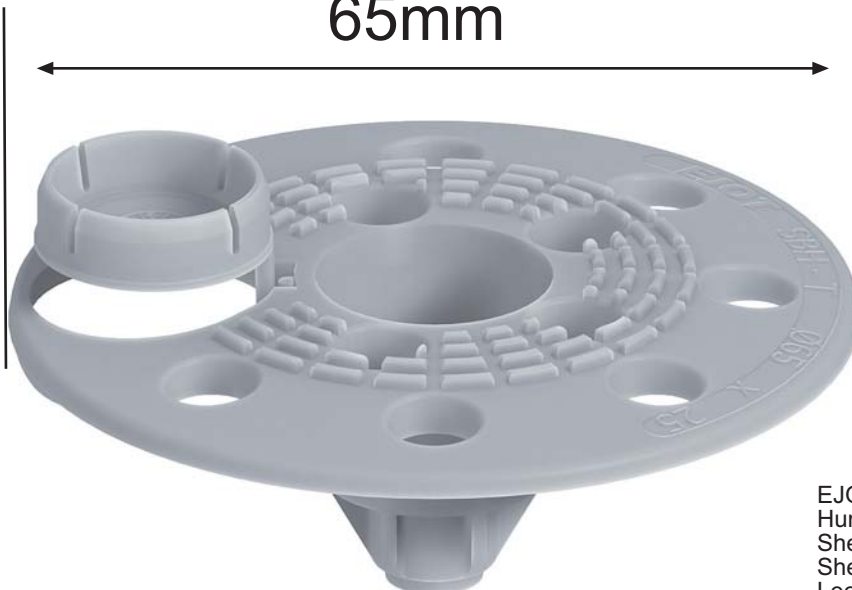

EJOT SBH-T 65/25

Material - Polyethylene

65mm

EJOT U.K. Ltd
Hurricane Close
Sherburn Enterprise Park
Sherburn-in-Elmet
Leeds LS25 6PB

T +44 (0)19 77 68 70 40 W: www.ejot.de
F +44 (0)19 77 68 70 41 E: info@ejot.co.uk