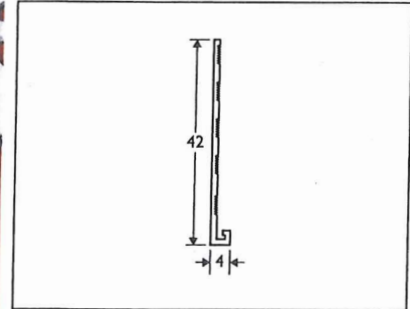

PRODUCT DATA SHEET - R4

Affiliations	FPDC	Application	Used to provide a straight clean finish on the edge of plaster or render at door or window openings. Helps protect and finish plaster and render edges.
Health & Safety	Delsys PVCu beads are safe to handle. COSHH certificate available upon request.	Chemical	General purpose, Calcium/Zinc stabilised medium impact rigid PVCu compound.
Product	R4	Depth	4mm plaster depth
Description	4mm Render Stop Bead	Colours	White
Brand	Delsys	Weight/box	2.69 kgs
Composition	Made from PVCu	Length	2.5m
Dimensions	Approx 3mm arris with 42mm wing	Packaging	25 lengths per tube
Quality Control	Manufactured in accordance to ISO 9001 & complies with BS EN 13914-1&2	Light	UV stable
Installation	Choose your beads to suit their application (internal/external) and the plaster/render thickness to be used. Cut to length with tin snips or a fine tooth saw. Fixing is quick and simple. Apply dabs at 600mm centres then press the perforated wings into the plaster dabs.	Storage	Store flat away from heat and direct sunlight.
		Supply	Available Ex-stock. Typical delivery within 48 hrs. Please contact our sales team for further information.