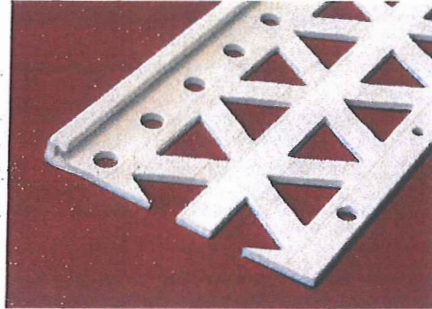

PRODUCT DATA SHEET - R4

Affiliations	FPDC	Application	Used to provide a straight clean finish on the edge of plaster or render at door or window openings. Helps protect and finish plaster and render edges.
Health & Safety	Delsys PVCu beads are safe to handle. COSHH certificate available upon request.	Chemical	General purpose, Calcium/Zinc stabilised medium impact rigid PVCu compound.
Product	R4	Depth	4mm plaster depth
Description	4mm Render Stop Bead	Colours	White
Brand	Delsys	Weight/box	2.69 kgs
Composition	Made from PVCu	Length	2.5m
Dimensions	Approx 3mm arris with 42mm wing	Packaging	25 lengths per tube
Quality Control	Manufactured in accordance to ISO 9001 & complies with BS EN 13914-1&2	Light	UV stable
Installation	Choose your beads to suit their application (internal/external) and the plaster/render thickness to be used. Cut to length with tin snips or a fine tooth saw. Fixing is quick and simple. Apply dabs at 600mm centres then press the perforated wings into the plaster dabs.	Storage	Store flat away from heat and direct sunlight.
		Supply	Available Ex-stock. Typical delivery within 48 hrs. Please contact our sales team for further information.