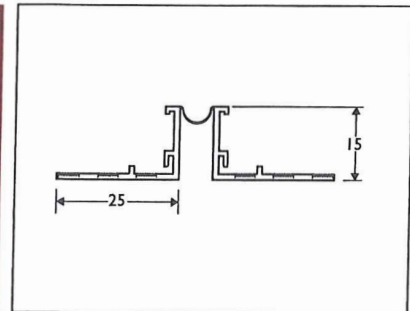

PRODUCT DATA SHEET - M15

Affiliations	FPDC	Application	For use where minor movement/ expansion in the render is expected. Can also be used where changes in render colour are specified.
Health & Safety	Delsys PVCu beads are safe to handle. COSHH certificate available upon request.	Chemical	General purpose, Calcium/Zinc stabilised medium impact rigid PVCu compound.
Product	M15	Depth	15 - 17mm plaster depth
Description	15mm Movement Bead	Colours	White - Ivory (IV) - Rose (RS) Light Grey (LG) - Dark Grey (DG) Beige (BE) - Terracotta (TC)
Brand	Delsys	Weight/box	8.19 kgs
Composition	Made from PVCu	Length	2.5m
Dimensions	Approx 13mm exposed width with 25mm wing each side.	Packaging	25 lengths per tube
Quality Control	Manufactured in accordance to ISO 9001 & complies with BS EN 13914-1&2	Light	UV stable
Installation	Choose your beads to suit their application (internal/external) and the plaster/render thickness to be used. Cut to length with tin snips or a fine tooth saw. Fixing is quick and simple. Apply dabs at 600mm centres then press the perforated wings into the plaster dabs.	Storage	Store flat away from heat and direct sunlight.
		Supply	Available Ex-stock. Typical delivery within 48 hrs. Please contact our sales team for further information.