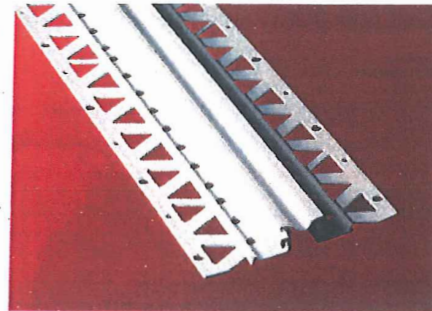

PRODUCT DATA SHEET - M15

Affiliations	FPDC	Application	For use where minor movement/ expansion in the render is expected. Can also be used where changes in render colour are specified.
Health & Safety	Delsys PVCu beads are safe to handle. COSHH certificate available upon request.	Chemical	General purpose, Calcium/Zinc stabilised medium impact rigid PVCu compound.
Product	M15	Depth	15 - 17mm plaster depth
Description	15mm Movement Bead	Colours	White - Ivory (IV) - Rose (RS) Light Grey (LG) - Dark Grey (DG) Beige (BE) - Terracotta (TC)
Brand	Delsys	Weight/box	8.19 kgs
Composition	Made from PVCu	Length	2.5m
Dimensions	Approx 13mm exposed width with 25mm wing each side.	Packaging	25 lengths per tube
Quality Control	Manufactured in accordance to ISO 9001 & complies with BS EN 13914-1&2	Light	UV stable
Installation	Choose your beads to suit their application (internal/external) and the plaster/render thickness to be used. Cut to length with tin snips or a fine tooth saw. Fixing is quick and simple. Apply dabs at 600mm centres then press the perforated wings into the plaster dabs.	Storage	Store flat away from heat and direct sunlight.
		Supply	Available Ex-stock. Typical delivery within 48 hrs. Please contact our sales team for further information.